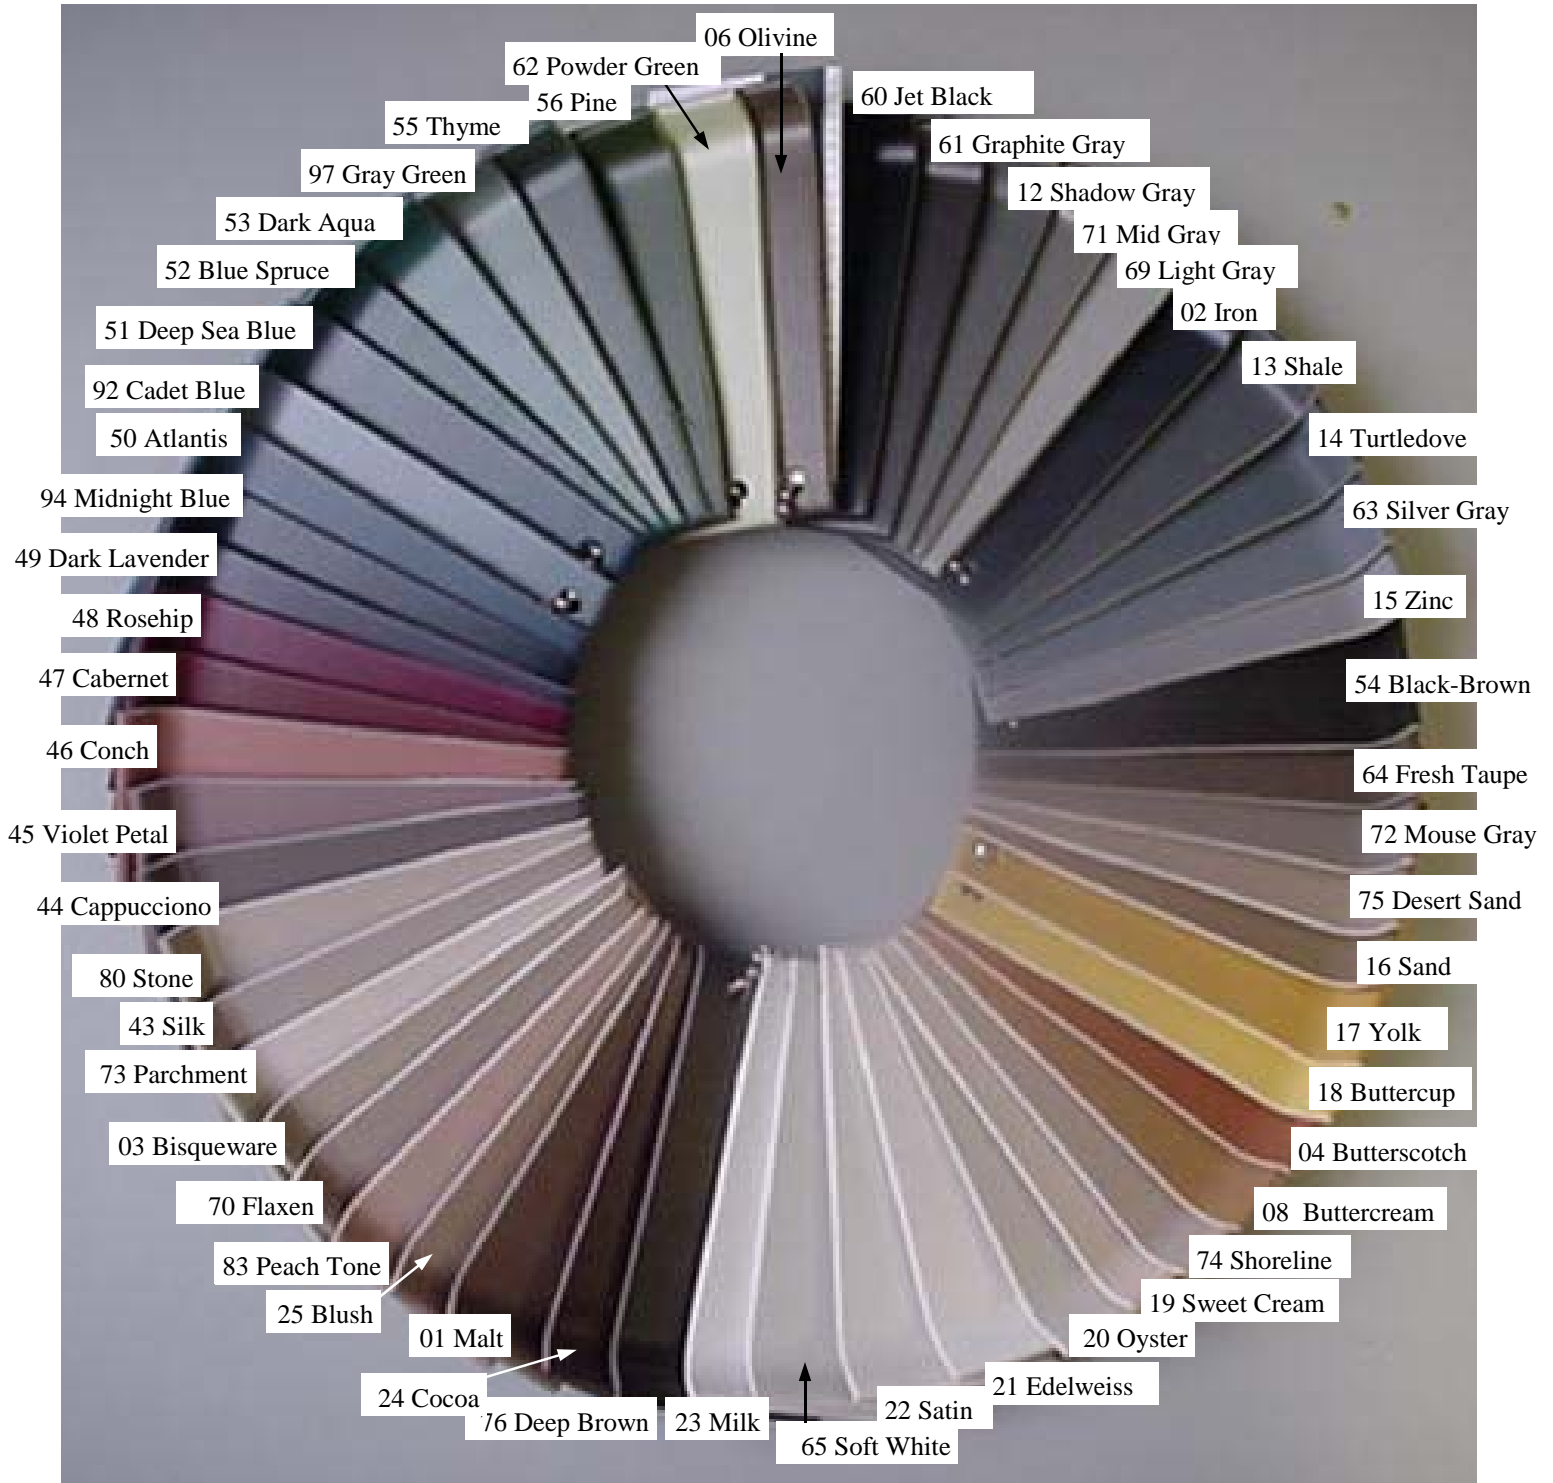

COVE BASE COLOR SELECTIONS

Tenant Services Provided by:

Ari-El Enterprises, Inc.
 (248) 557-3800
 www.ari-elent.com

Please select by number and name